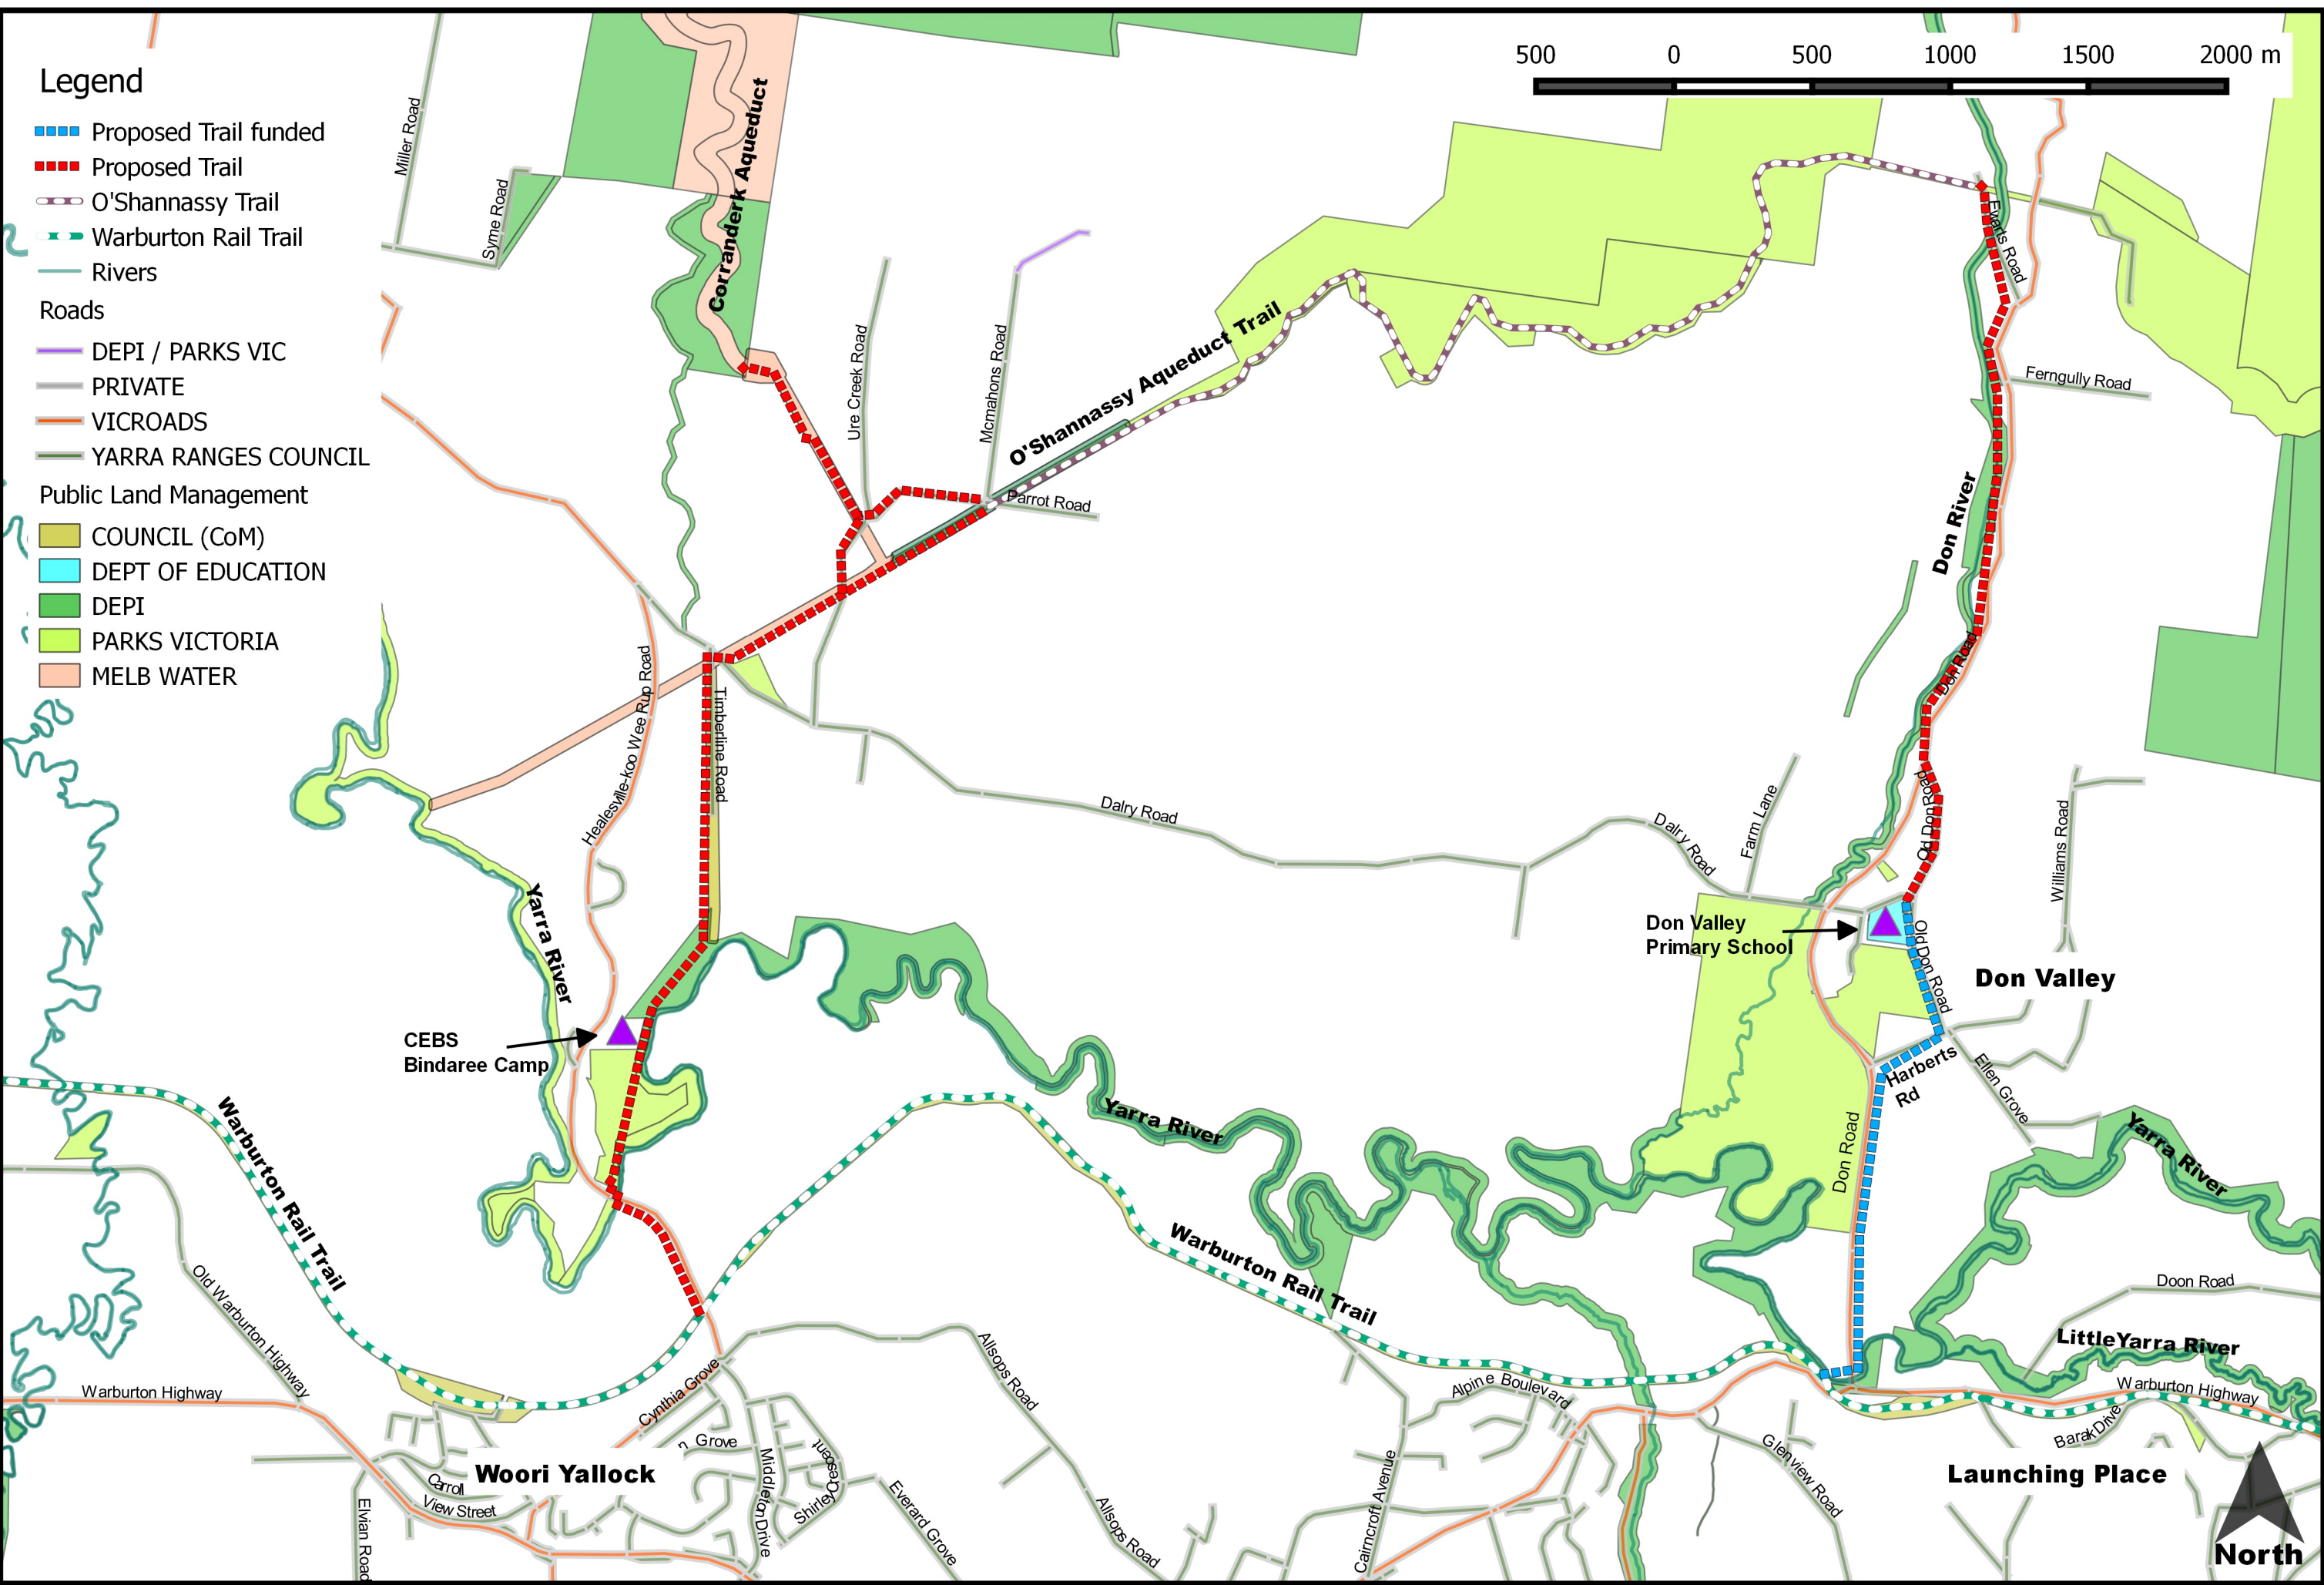

Legend

- ▬▬▬ Proposed Trail funded
- ▬▬▬ Proposed Trail
- ▬▬▬ O'Shannassy Trail
- ▬▬▬ Warburton Rail Trail
- ▬▬▬ Rivers
- Roads**
- ▬▬▬ DEPI / PARKS VIC
- ▬▬▬ PRIVATE
- ▬▬▬ VICROADS
- ▬▬▬ YARRA RANGES COUNCIL
- Public Land Management**
- COUNCIL (CoM)
- DEPT OF EDUCATION
- DEPI
- PARKS VICTORIA
- MELB WATER

Proposed Trails -Woori Yallock & Don Valley